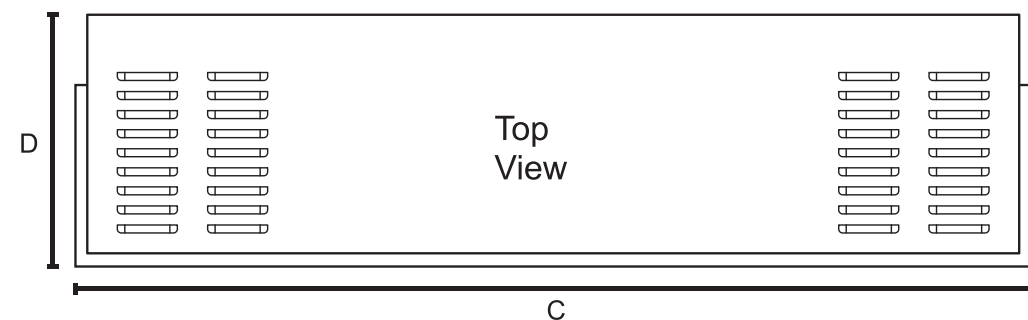

TRU VIZION PANO X 1500

FAIR FIRES

SIZES

A 1494mm

B 533mm

C 1524mm

D 332mm

E 416mm

F 60mm

G 66mm

H 195mm

I 89mm