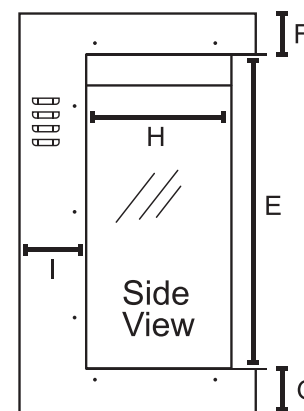

TRU VIZION PANO X 1500

FAIR FIRES

SIZES

A 1494mm

B 533mm

C 1524mm

D 332mm

E 416mm

F 60mm

G 66mm

H 195mm

I 89mm