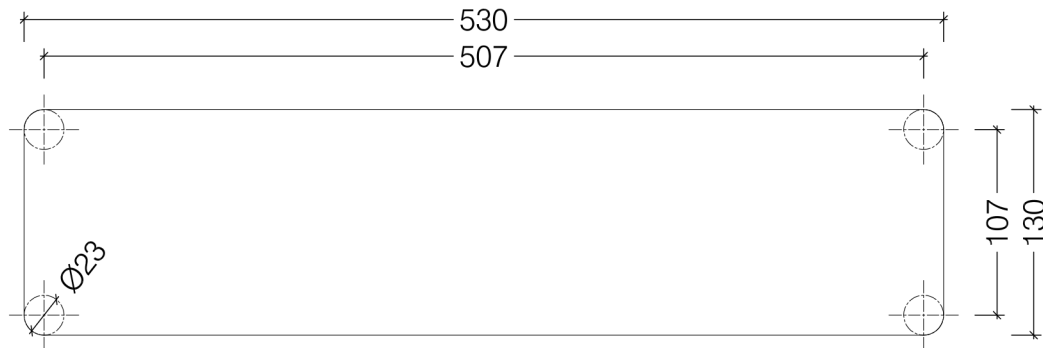

Top View

Front View

Side View

Slimline 500 Biofuel Burner With Mount Plate

© This drawing is copyright and remains the property of iconFires.
It may not be retained, copied or used without written consent.