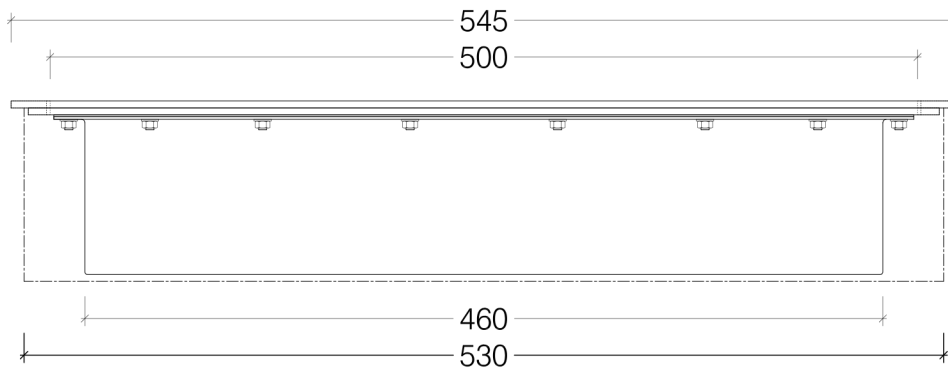

Top View

Front View

Side View

Slimline 500 Biofuel Burner With Mount Plate

© This drawing is copyright and remains the property of iconFires.
It may not be retained, copied or used without written consent.