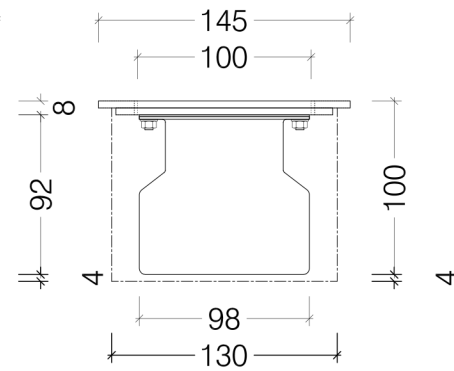

Top View

Front View

Side View

Slimline 500 Biofuel Burner With Mount Plate

© This drawing is copyright and remains the property of iconFires.
It may not be retained, copied or used without written consent.